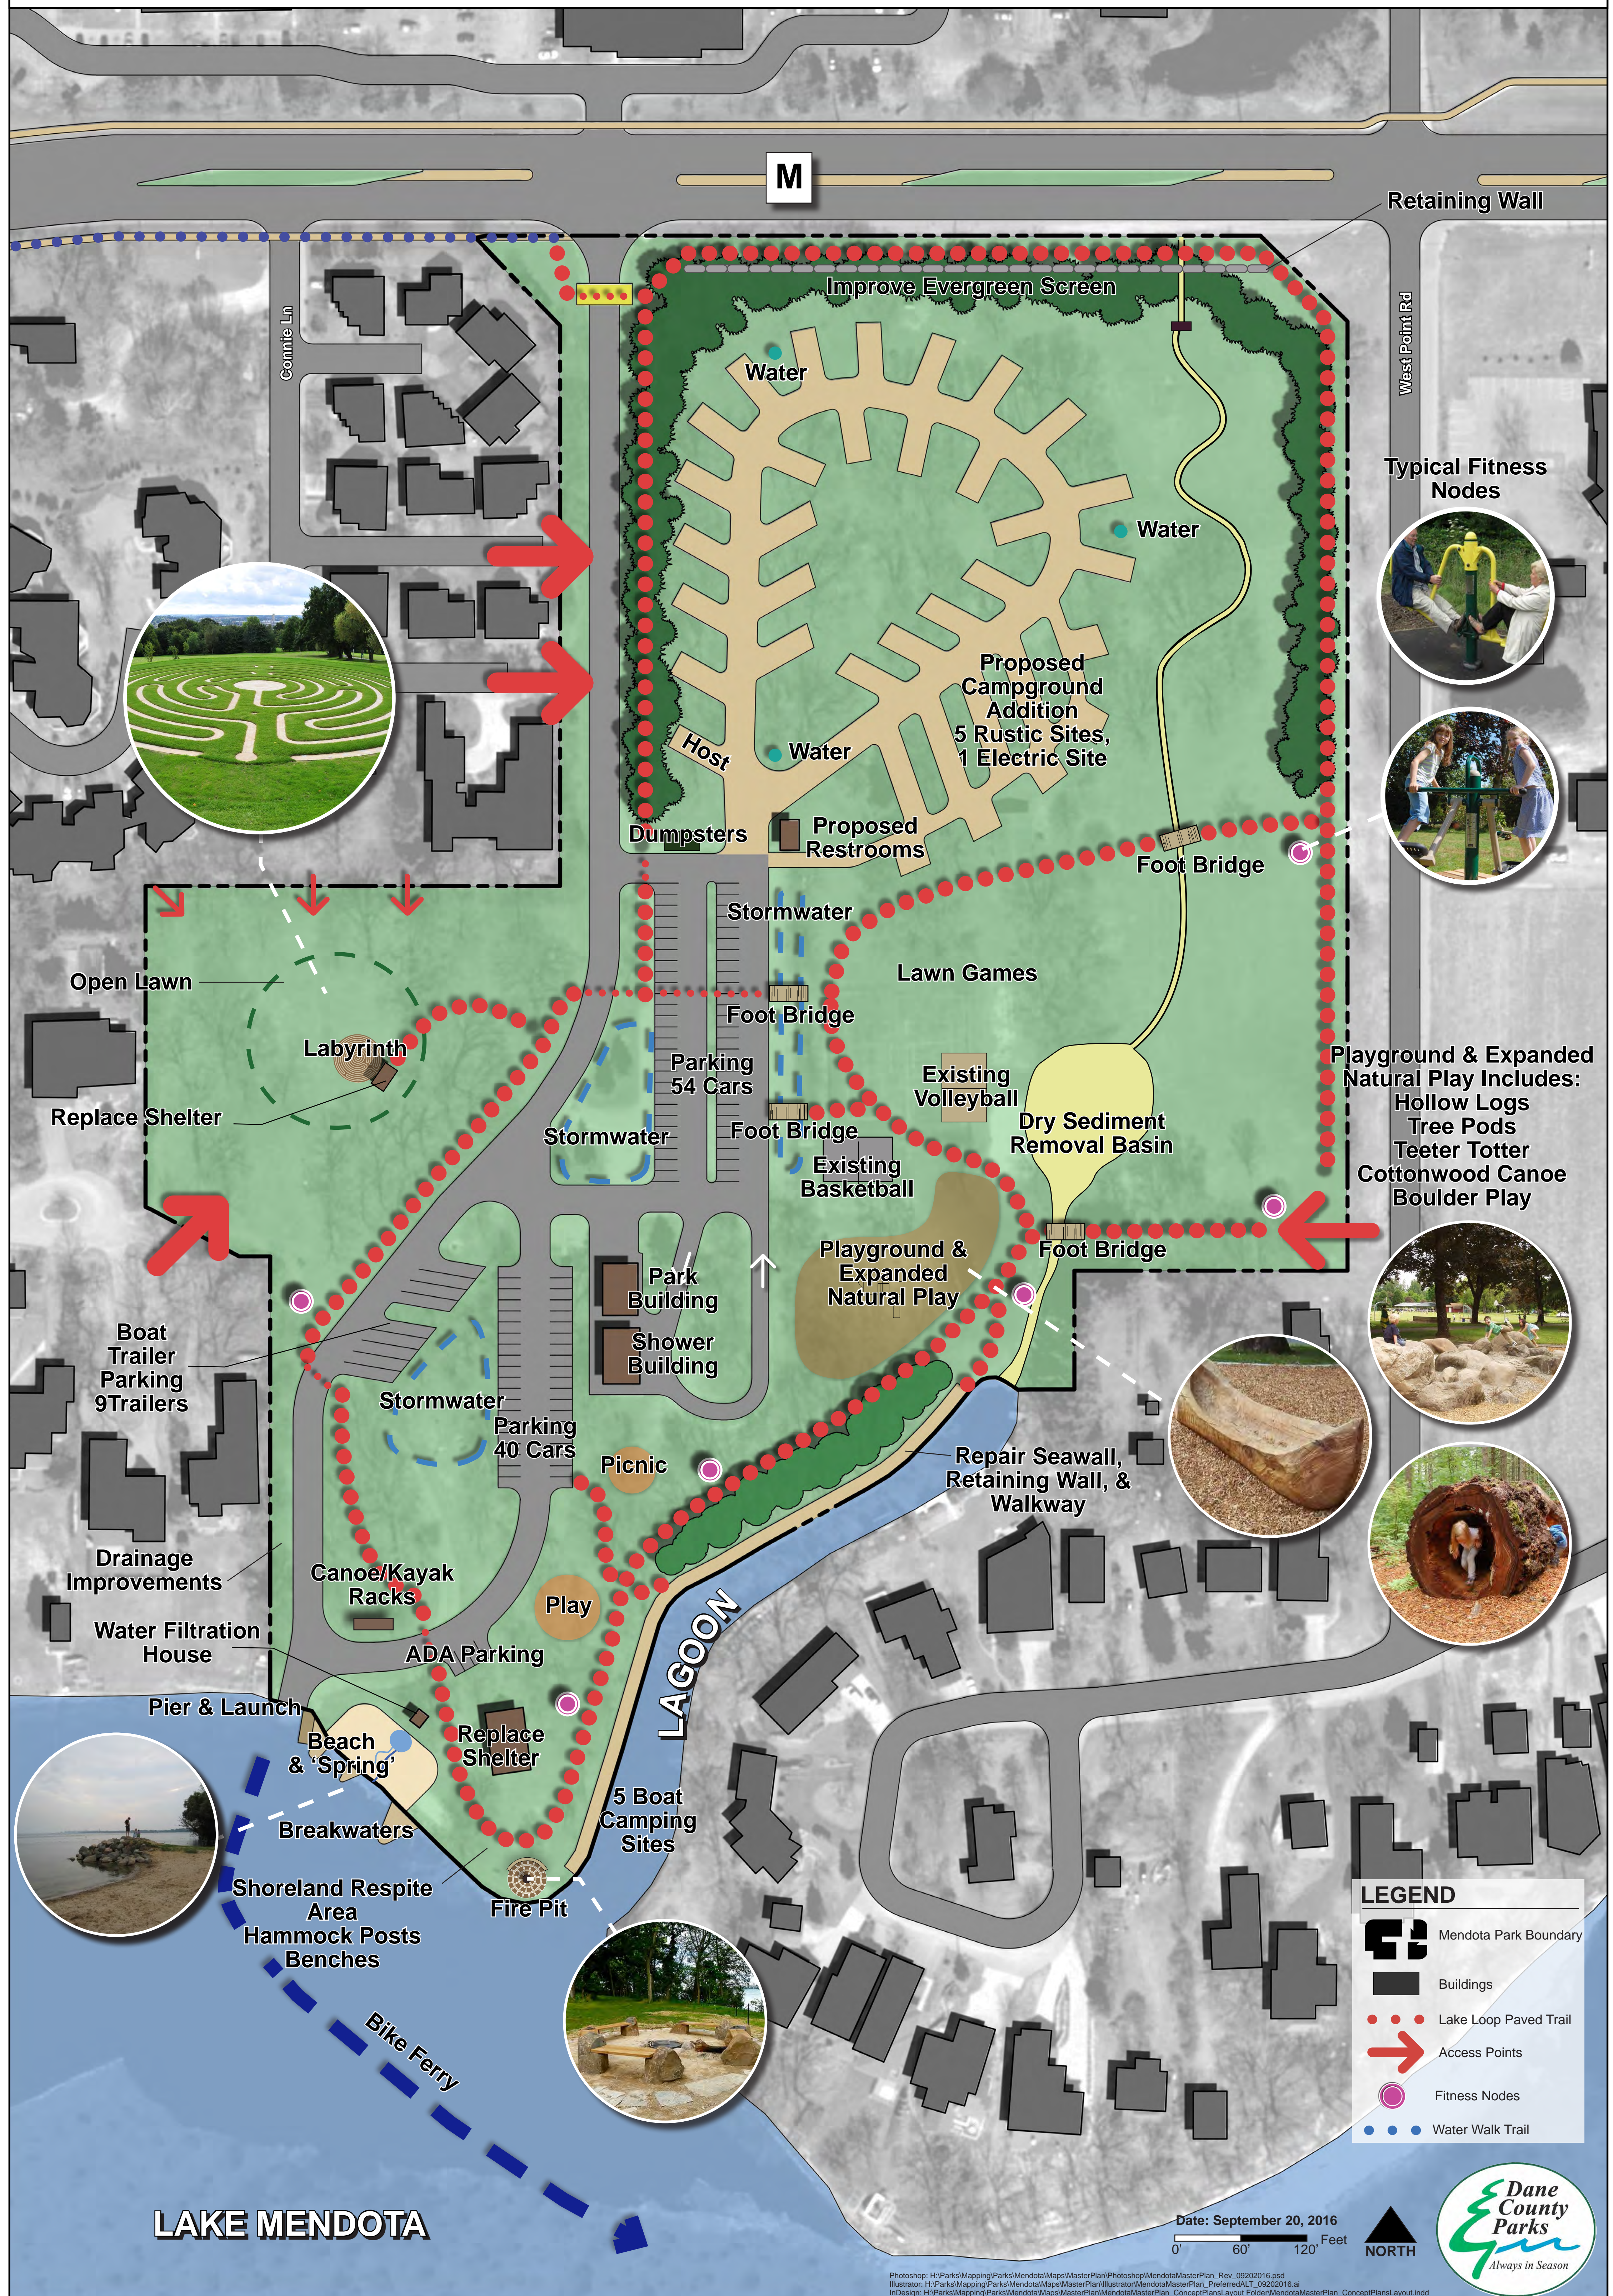

MENDOTA COUNTY PARK

Preferred Alternative Master Plan

Retaining Wall

Typical Fitness Nodes

Playground & Expanded Natural Play Includes:
Hollow Logs
Tree Pods
Teeter Totter
Cottonwood Canoe
Boulder Play

LEGEND	
	Mendota Park Boundary
	Buildings
	Lake Loop Paved Trail
	Access Points
	Fitness Nodes
	Water Walk Trail

LAKE MENDOTA

Date: September 20, 2016
0' 60' 120' Feet