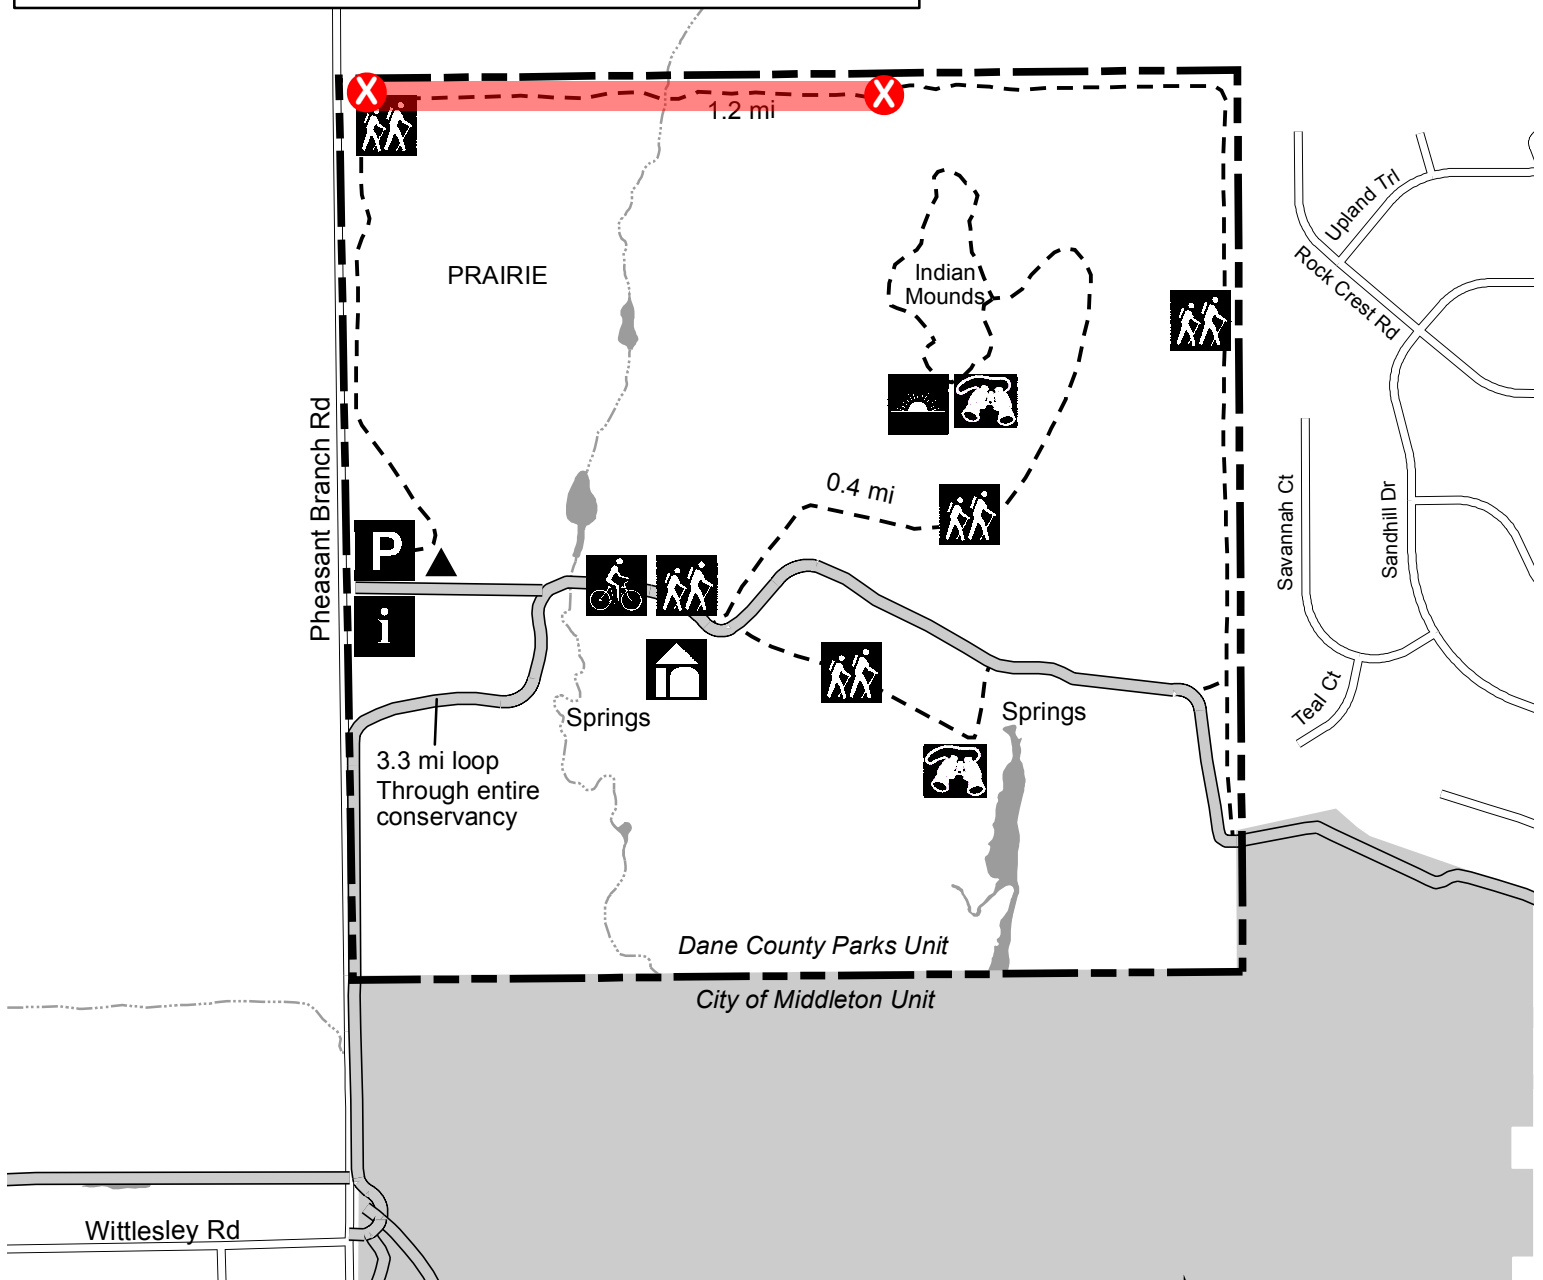

# PHEASANT BRANCH CONSERVANCY

## Dane County Parks Unit

4864 Pheasant Branch Rd.  
Middleton, WI 53562

Conservancy Boundary	Scenic View
Dane County Parks Unit	Wildlife Viewing
Parking	Homestead Site
Info/Registration Kiosk	Historical Marker
Hiking	Hard Surface Shared-Use Trail
Biking	Hiking Trail