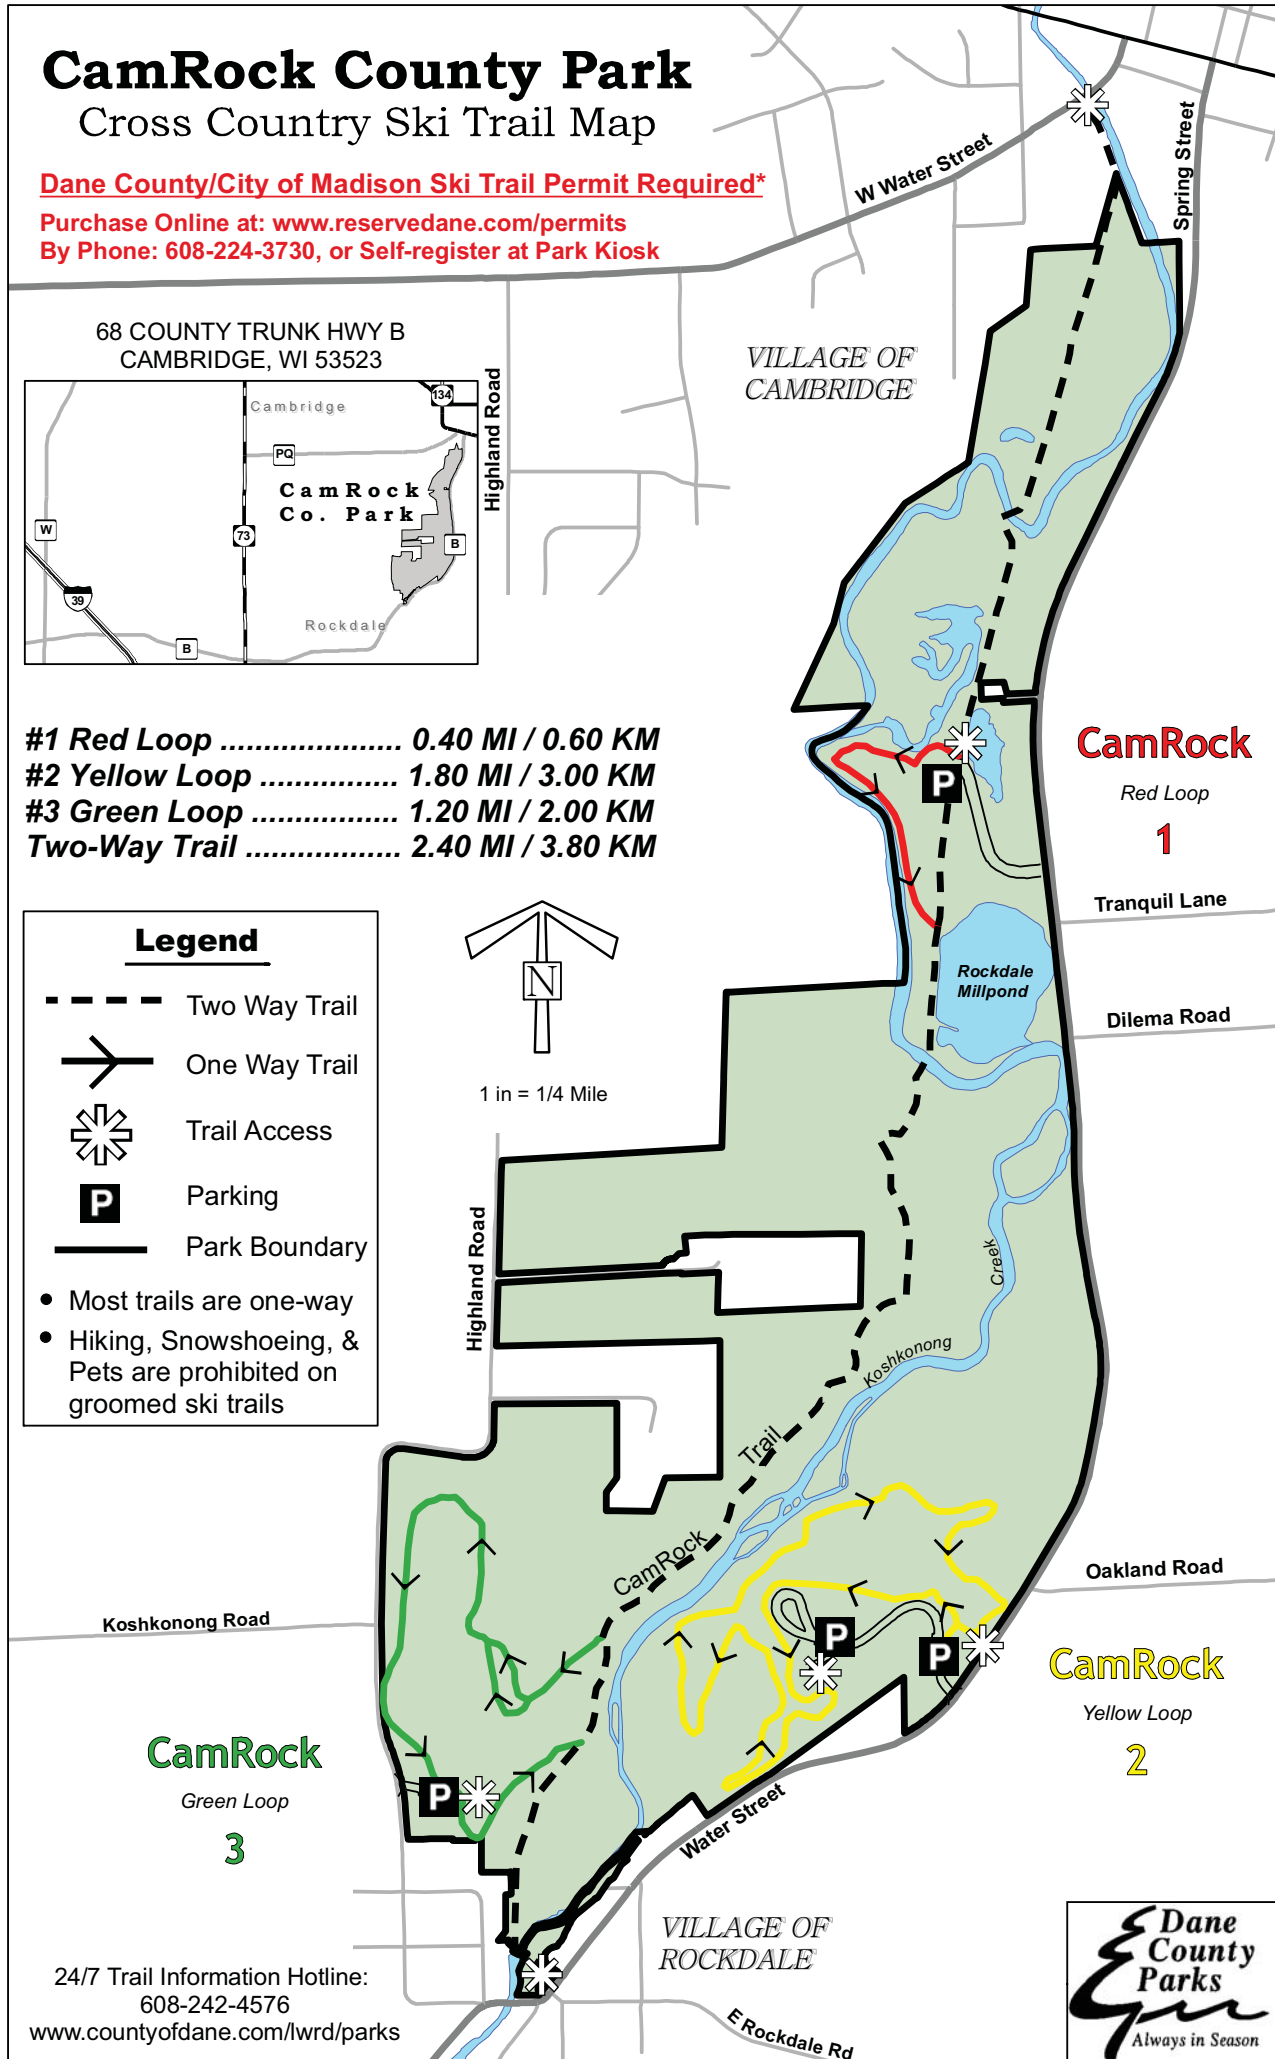

CamRock County Park

Cross Country Ski Trail Map

Dane County/City of Madison Ski Trail Permit Required*

Purchase Online at: www.reservedane.com/permits
 By Phone: 608-224-3730, or Self-register at Park Kiosk

- #1 Red Loop** 0.40 MI / 0.60 KM
- #2 Yellow Loop** 1.80 MI / 3.00 KM
- #3 Green Loop** 1.20 MI / 2.00 KM
- Two-Way Trail** 2.40 MI / 3.80 KM

Legend

- Two Way Trail
- One Way Trail
- Trail Access
- Parking
- Park Boundary

- Most trails are one-way
- Hiking, Snowshoeing, & Pets are prohibited on groomed ski trails

CamRock
 Red Loop
1

CamRock
 Yellow Loop
2

CamRock
 Green Loop
3

24/7 Trail Information Hotline:
 608-242-4576
www.countyofdane.com/lwrp/parks