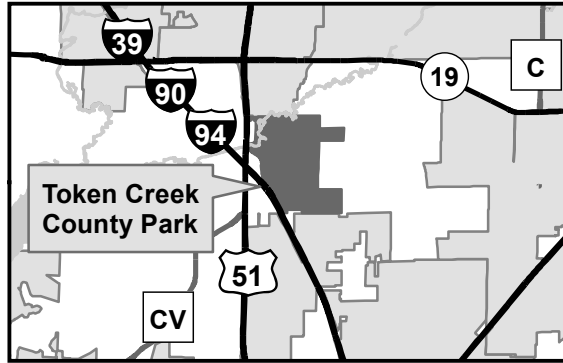

Groomed Cross-country Ski Trails

Token Creek County Park

Park Entrance
6200 Williamsburg Way
DeForest, WI 53532

**Dane County/City of Madison
Ski Trail Permit Required**

Visit www.danecountyparks.com/purchase-permits
to find where to purchase permits.

Dane County Parks Office: (608) 224-3730
Parks Website: www.danecountyparks.com
Trail Conditions:
www.danecountyparks.com/trail-conditions