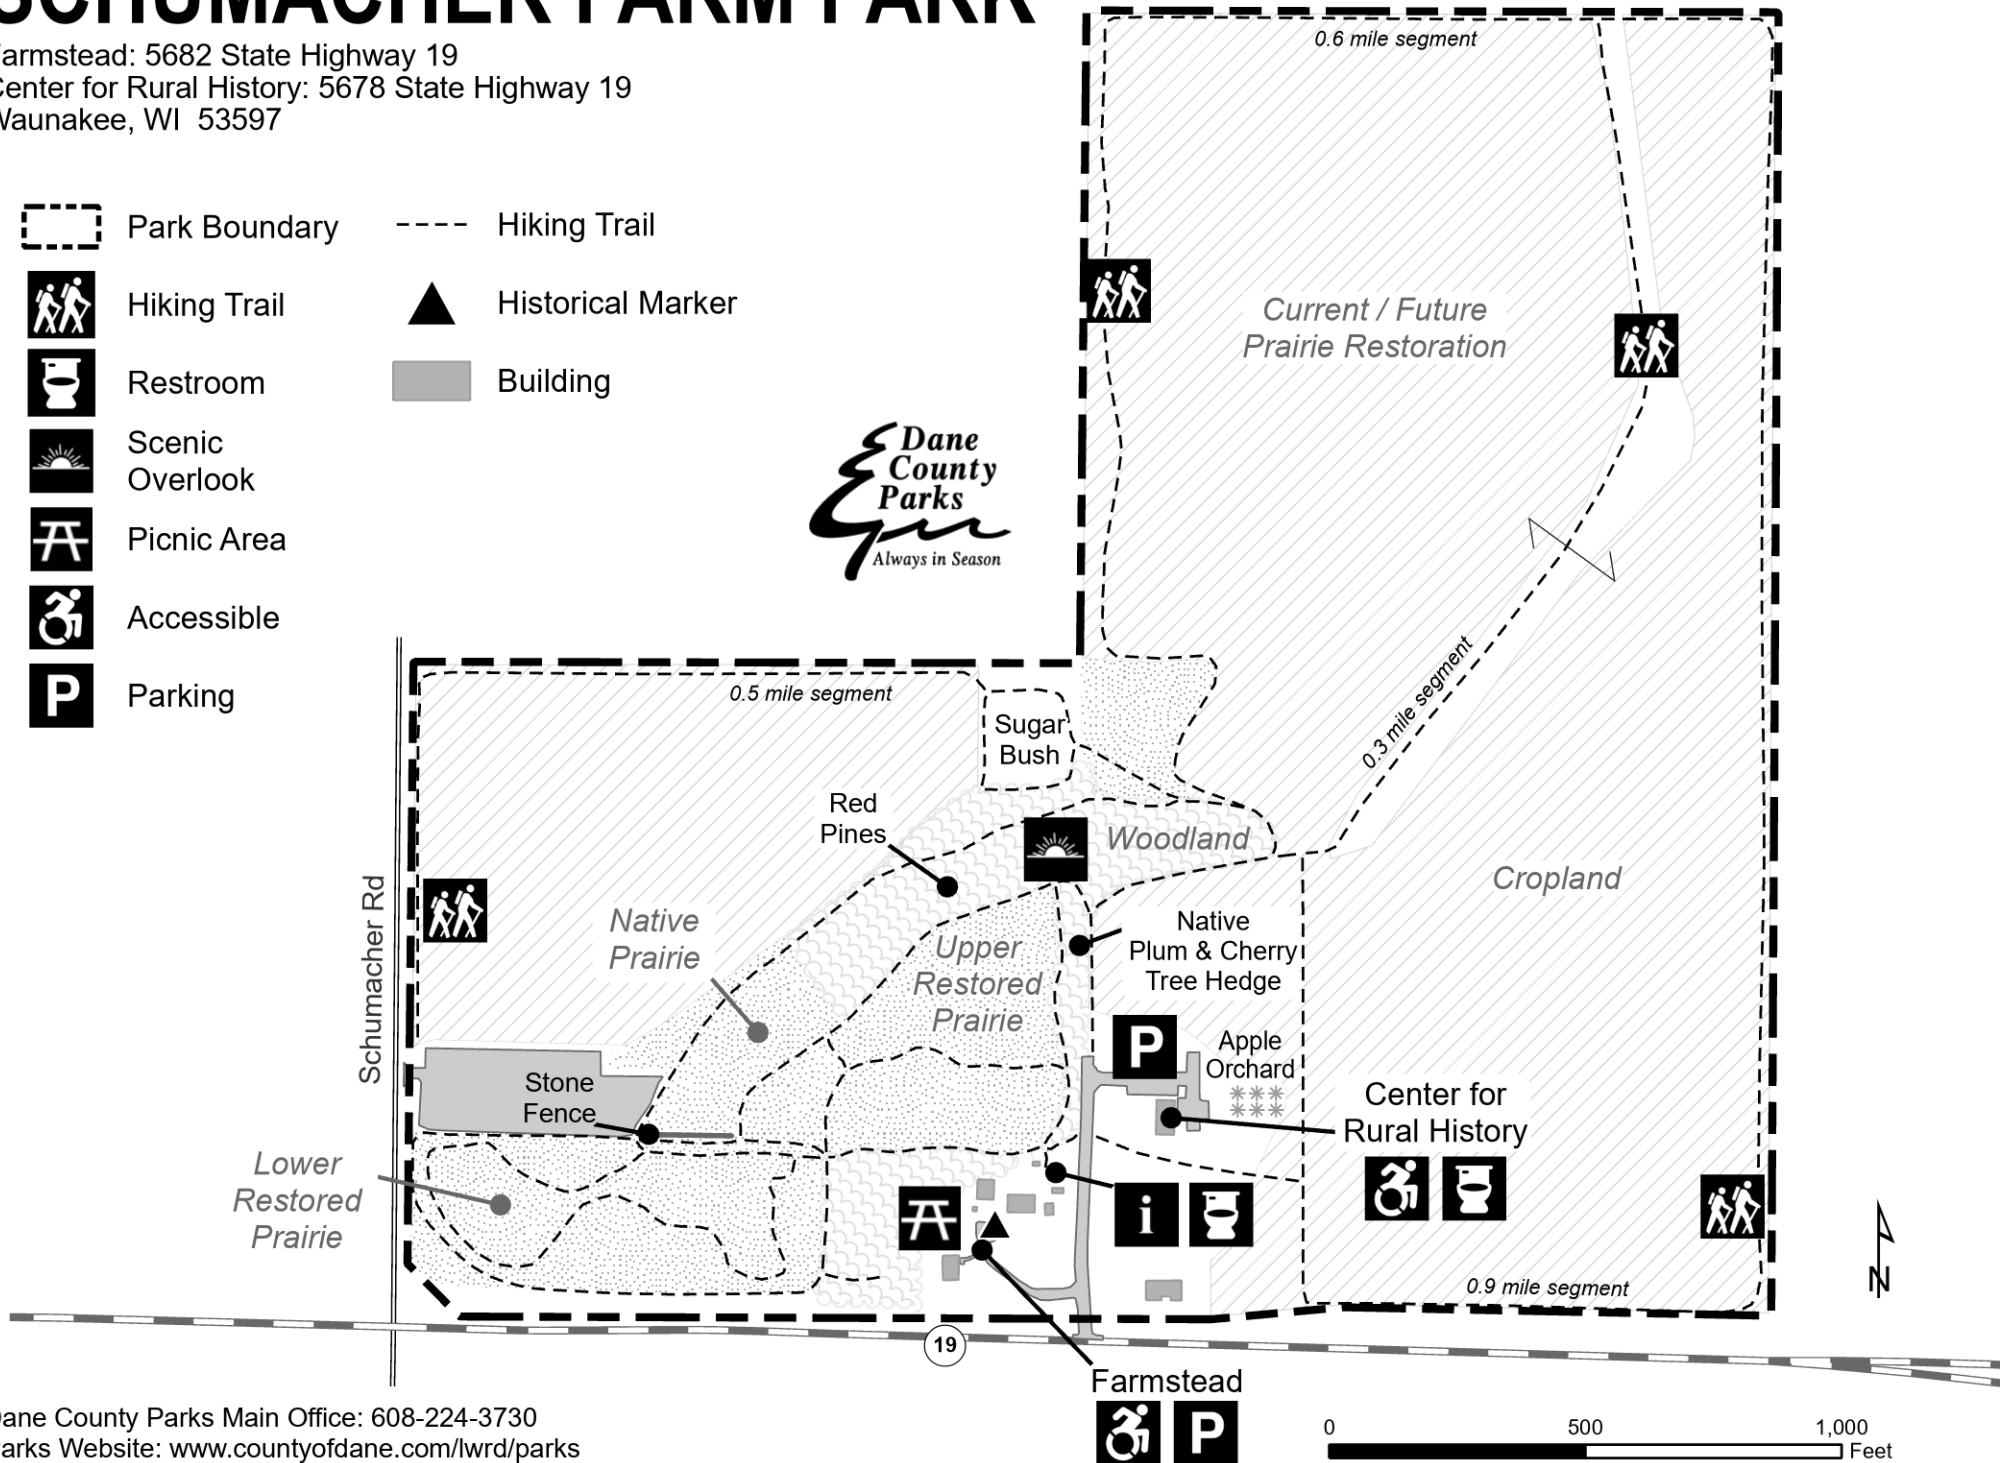

SCHUMACHER FARM PARK

Farmstead: 5682 State Highway 19
 Center for Rural History: 5678 State Highway 19
 Waunakee, WI 53597

-  Park Boundary
-  Hiking Trail
-  Hiking Trail
-  Historical Marker
-  Restroom
-  Building
-  Scenic Overlook
-  Picnic Area
-  Accessible
-  Parking

Dane County Parks Main Office: 608-224-3730
 Parks Website: www.countyofdane.com/lwrp/parks