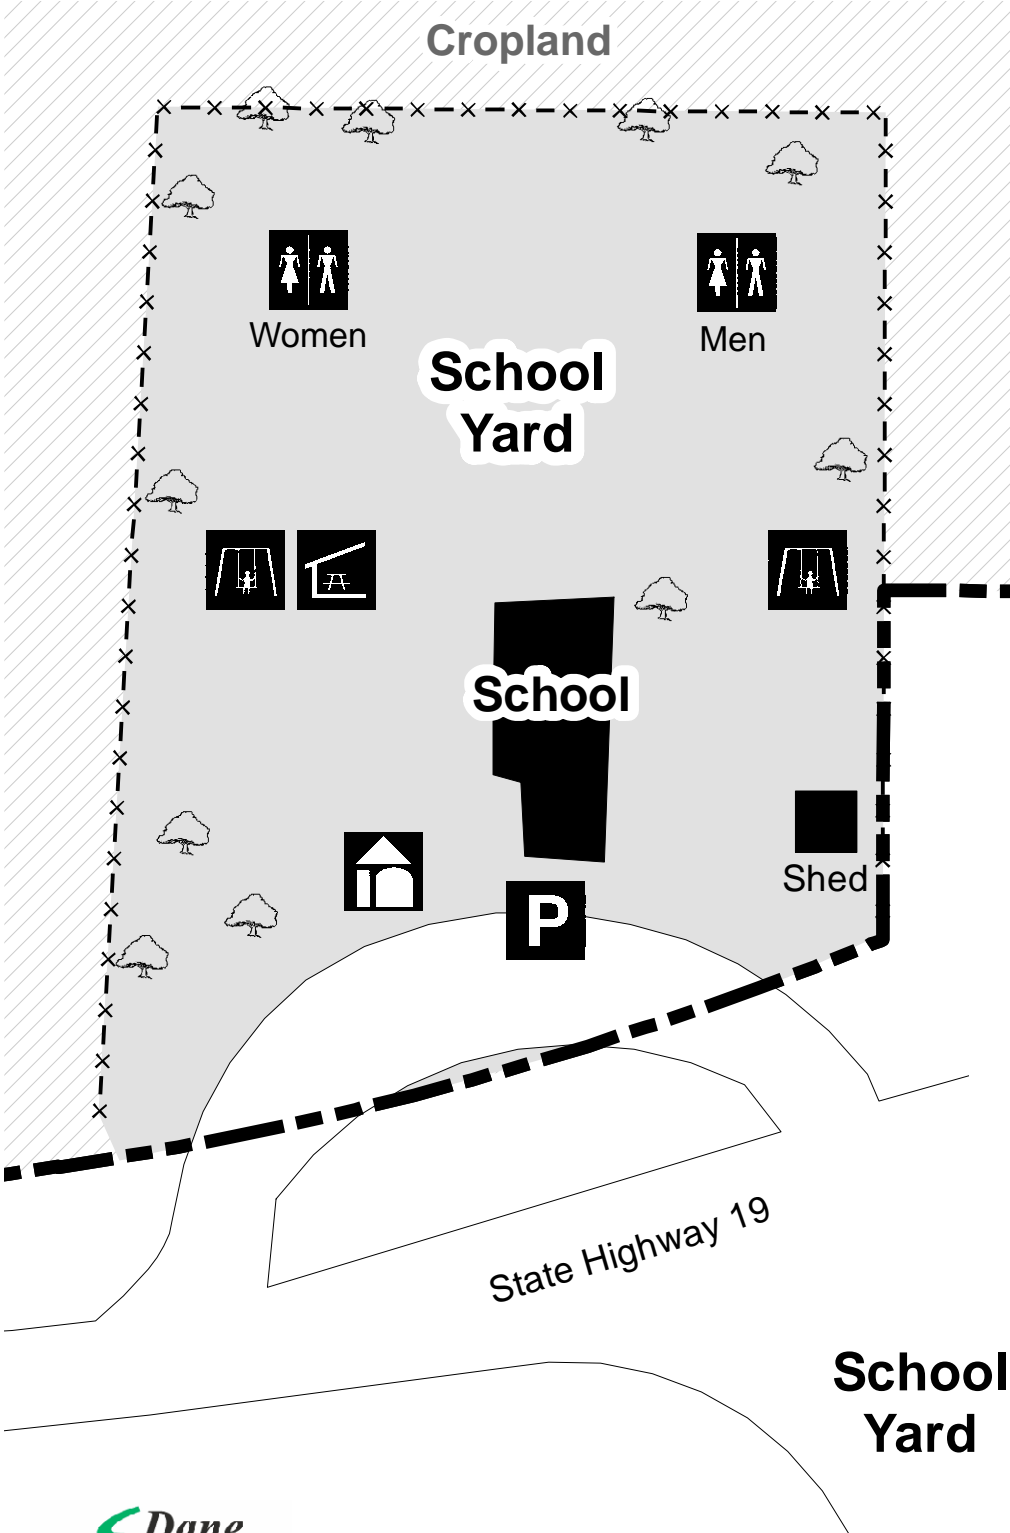

Halfway Prairie School

Historical/Cultural Site

9770 State Highway 19; Cross Plains, WI 53528

- Property Boundary
- Historic Marker
- Parking
- Play Area
- Restroom
- Shelter/Gazebo
- Split Rail Fence
- Tree

0 20 40 60 Feet