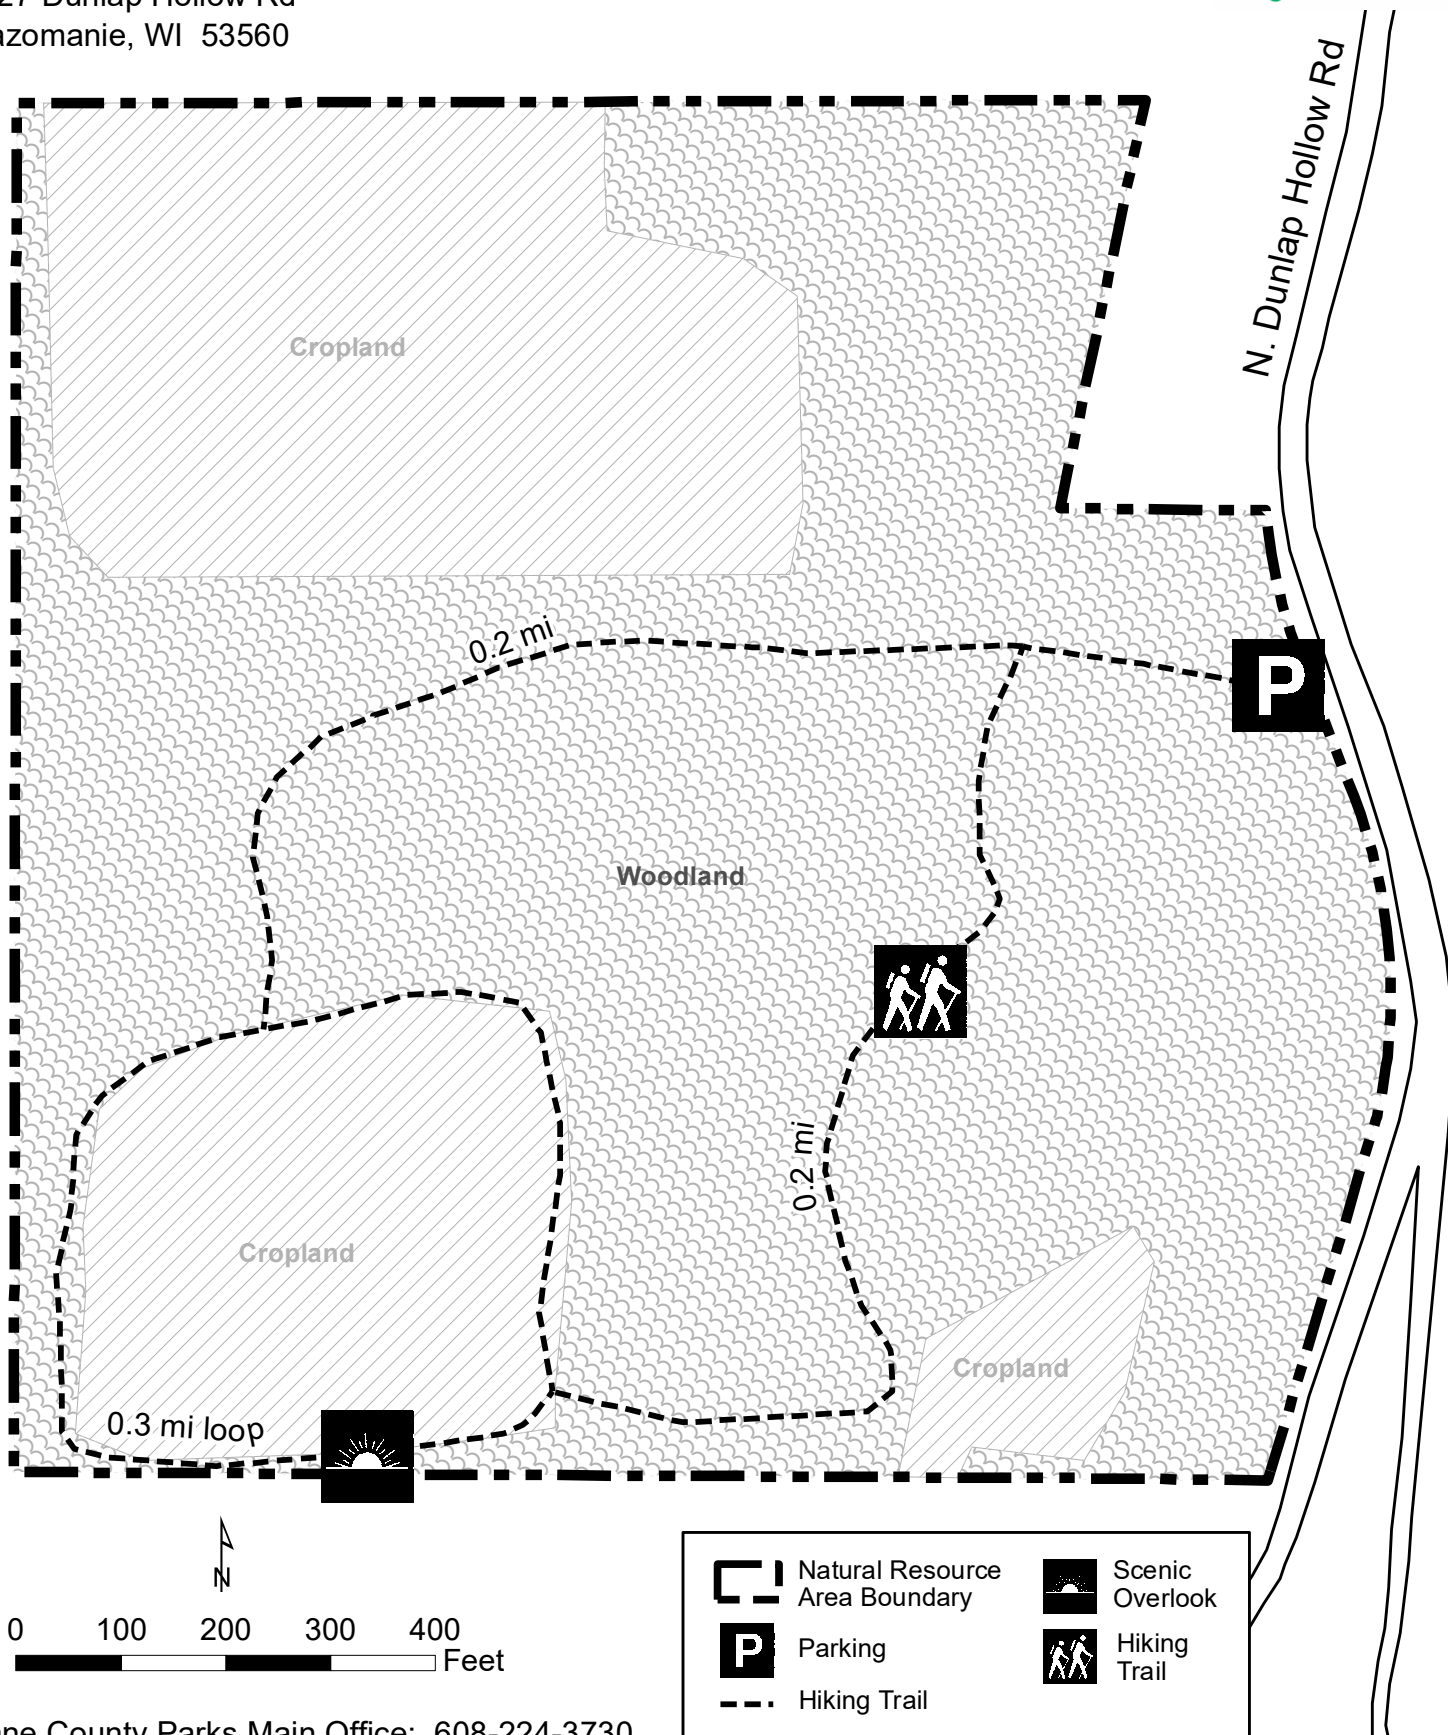

# Phil's Woods Natural Resource Area

6827 Dunlap Hollow Rd  
Mazomanie, WI 53560

Dane County Parks Main Office: 608-224-3730  
Parks Website: [www.danecountyparks.com](http://www.danecountyparks.com)