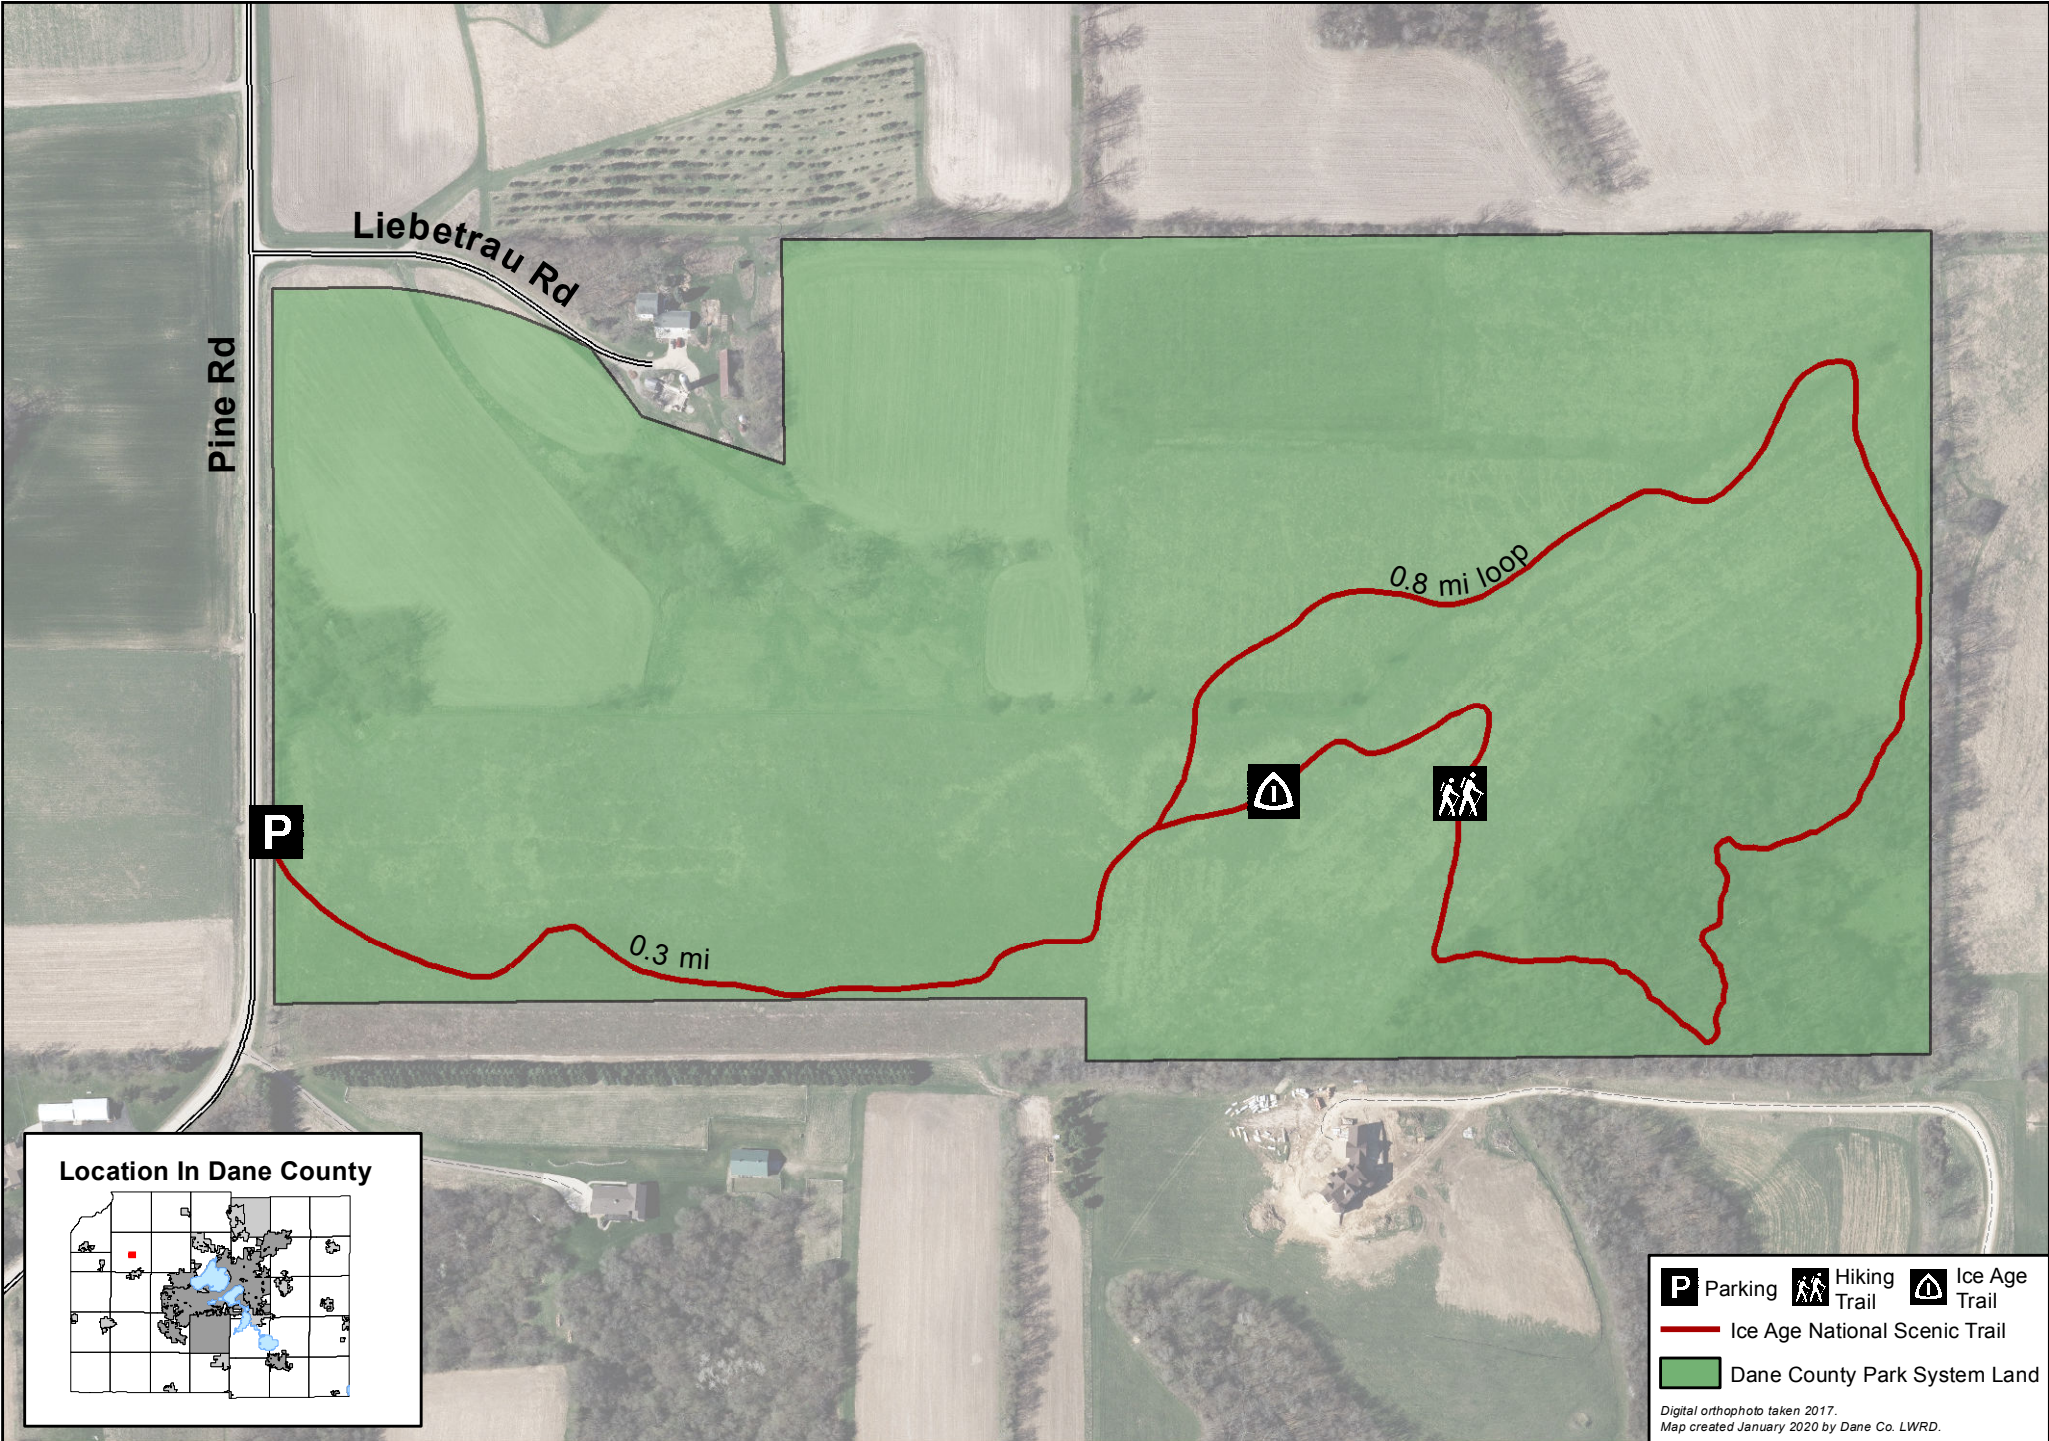

Ice Age National Scenic Trail

Table Bluff Segment

5510 Pine Rd, Cross Plains, WI 53528

0 250 500 Feet

Location In Dane County

- P** Parking
- Hiking Trail
- Ice Age Trail
- Ice Age National Scenic Trail
- Dane County Park System Land

Digital orthophoto taken 2017.
Map created January 2020 by Dane Co. LWRD.