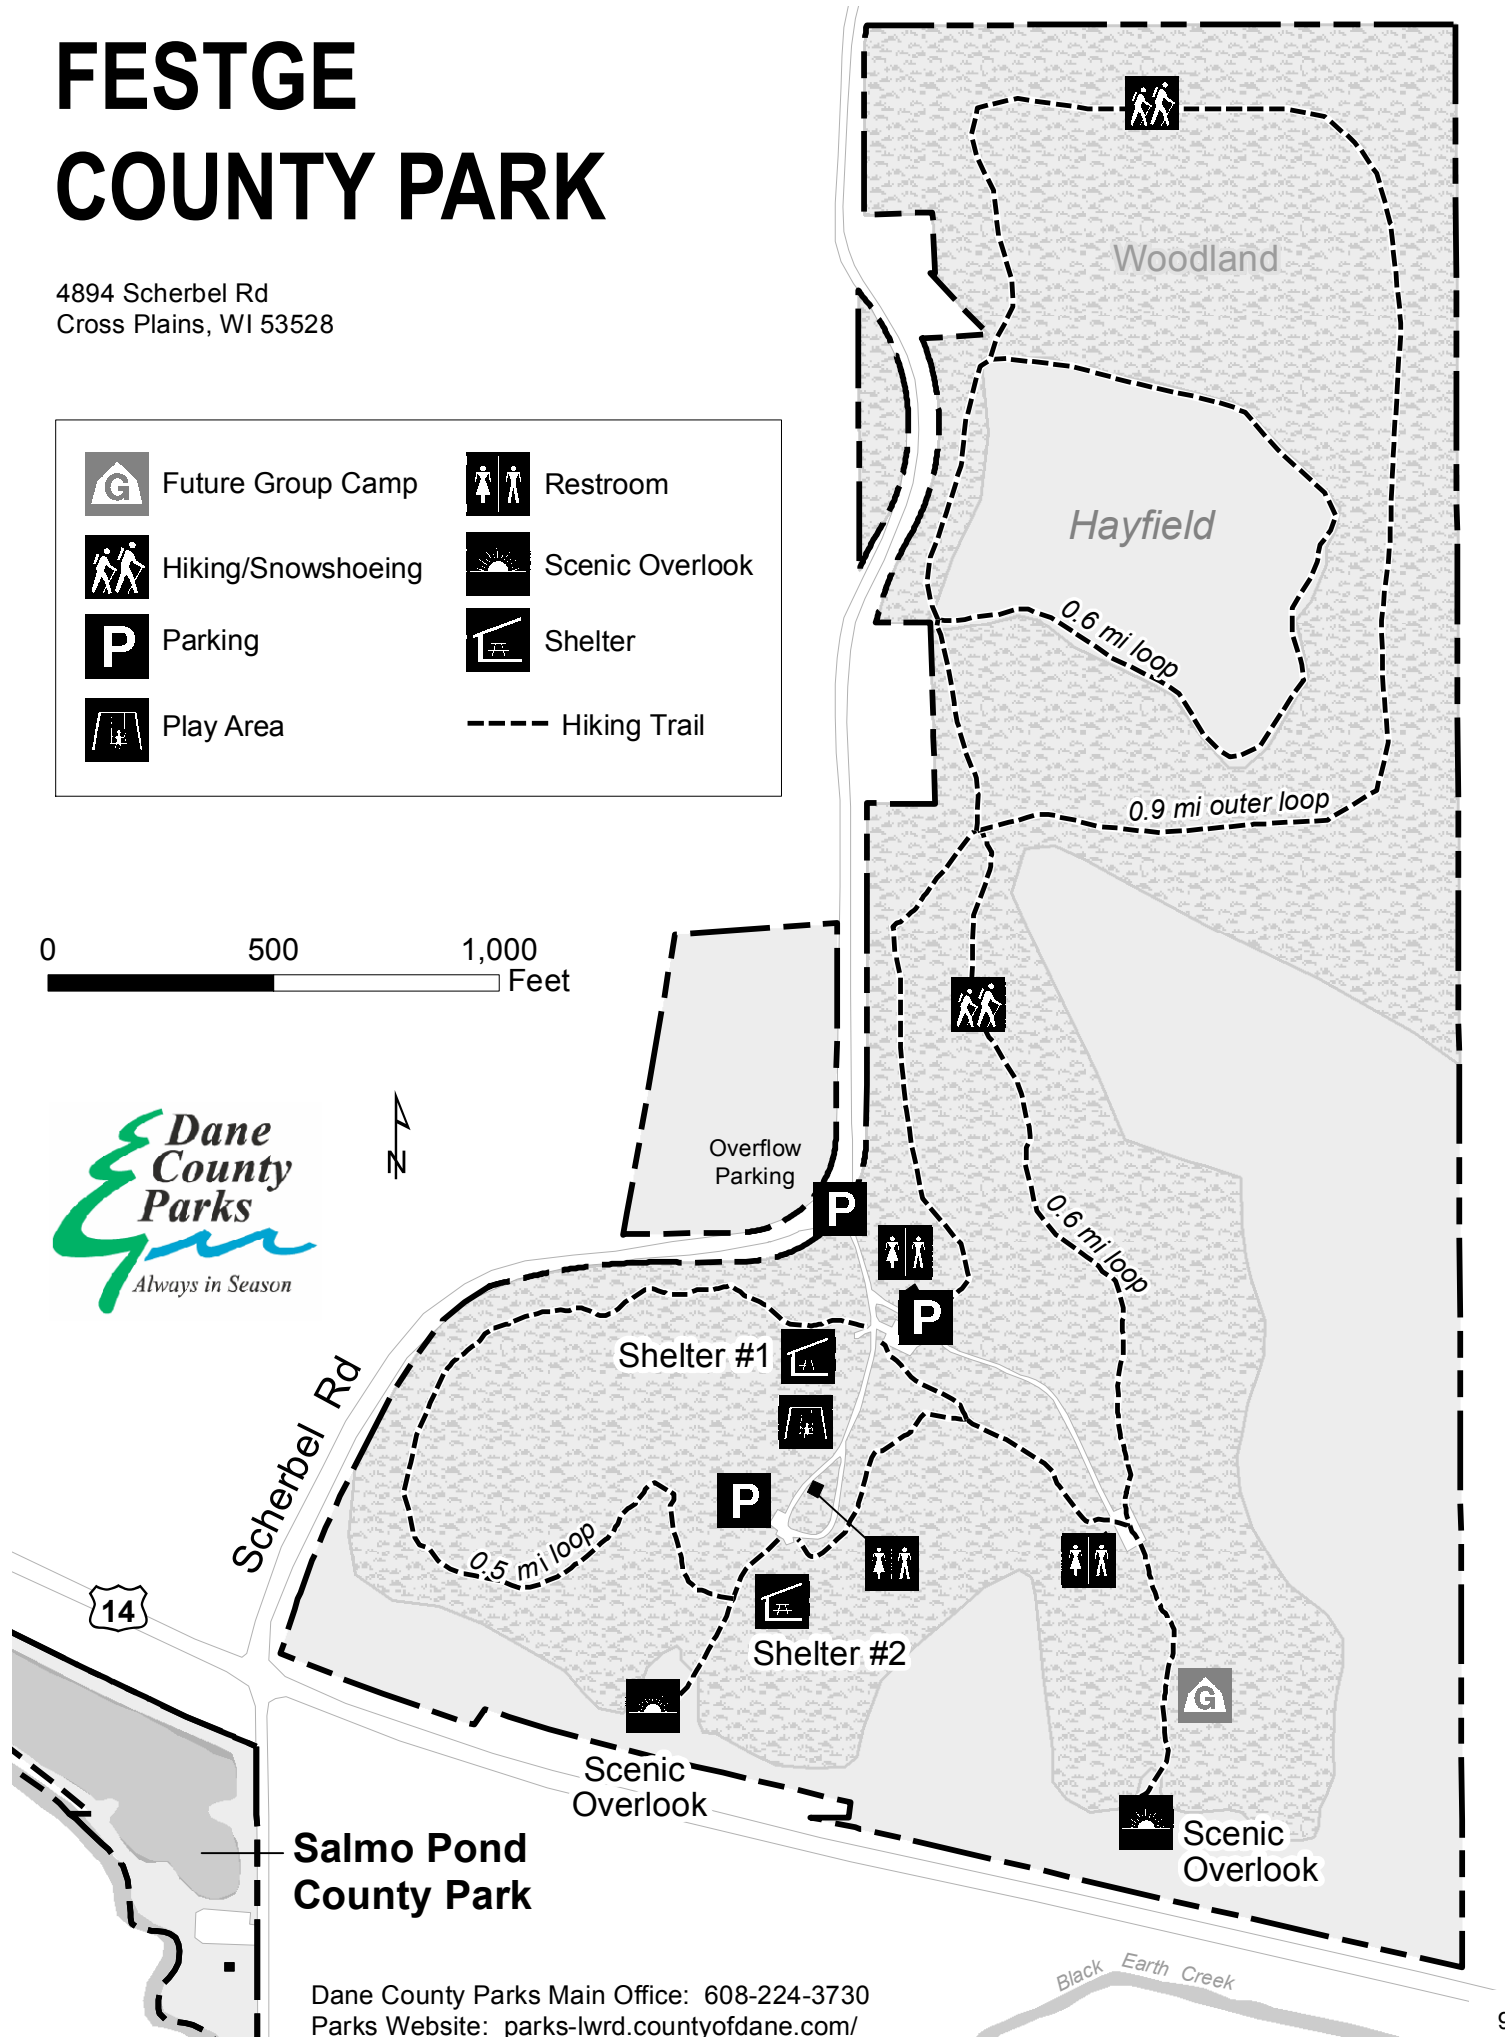

FESTGE COUNTY PARK

4894 Scherbel Rd
Cross Plains, WI 53528

	Future Group Camp		Restroom
	Hiking/Snowshoeing		Scenic Overlook
	Parking		Shelter
	Play Area		Hiking Trail

**Salmo Pond
County Park**

Dane County Parks Main Office: 608-224-3730
Parks Website: parks-lwrd.countyofdane.com/