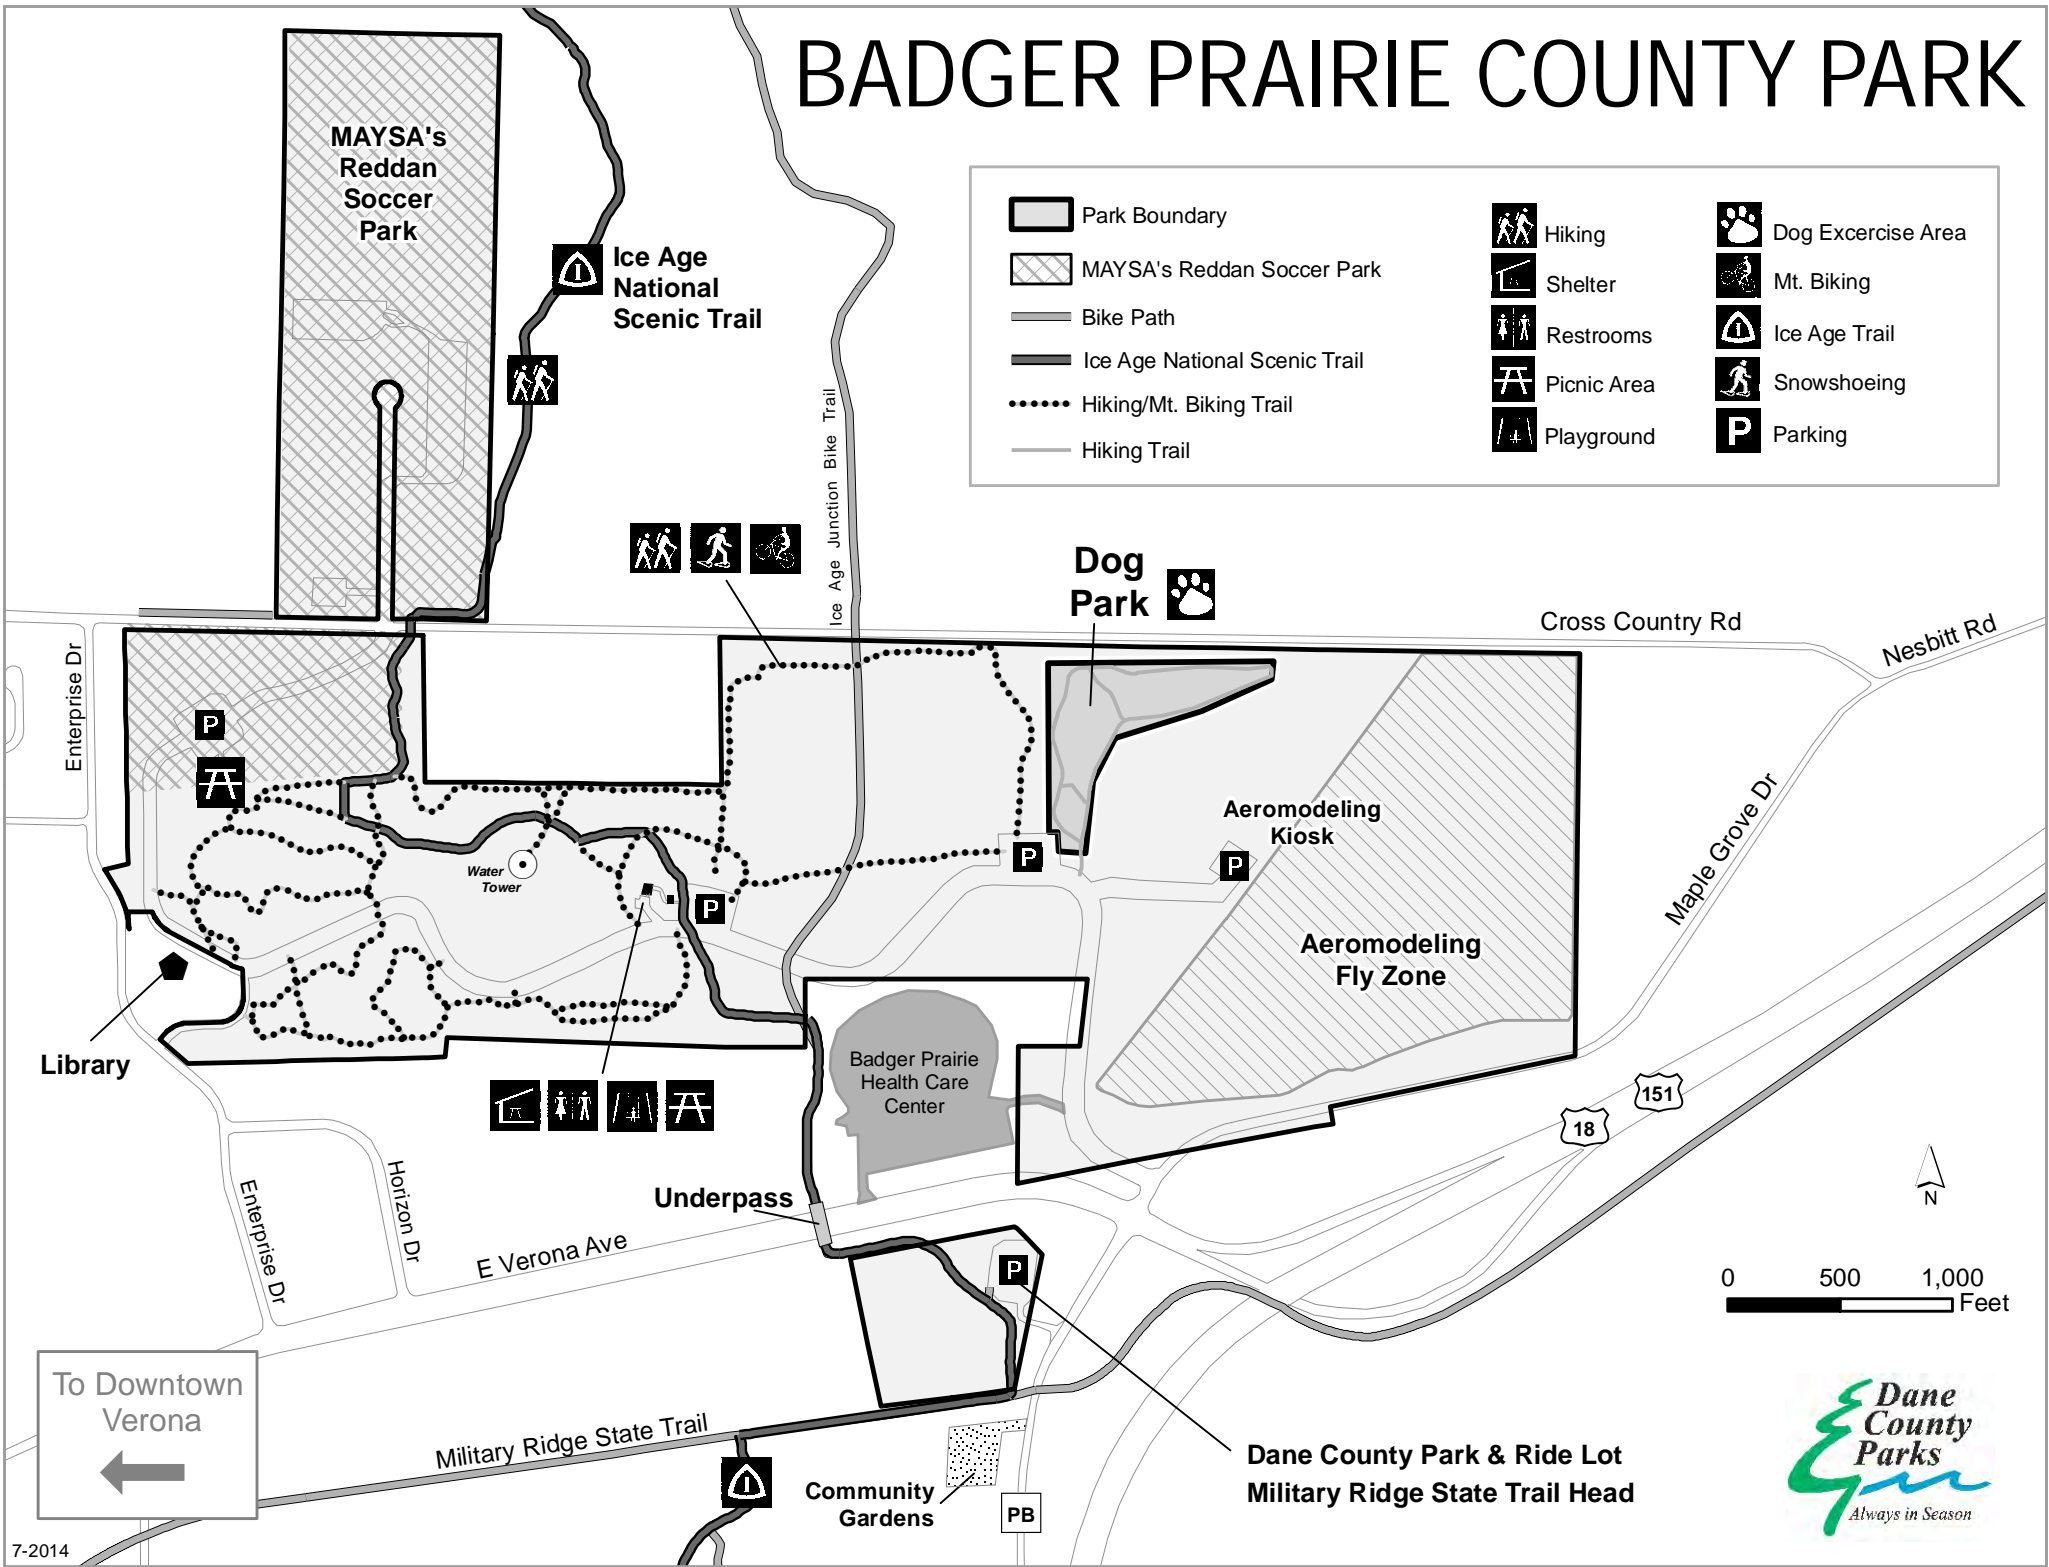

# BADGER PRAIRIE COUNTY PARK

	Park Boundary		Hiking		Dog Exercise Area
	MAYSA's Reddan Soccer Park		Shelter		Mt. Biking
	Bike Path		Restrooms		Ice Age Trail
	Ice Age National Scenic Trail		Picnic Area		Snowshoeing
	Hiking/Mt. Biking Trail		Playground		Parking
	Hiking Trail				

To Downtown Verona  
←